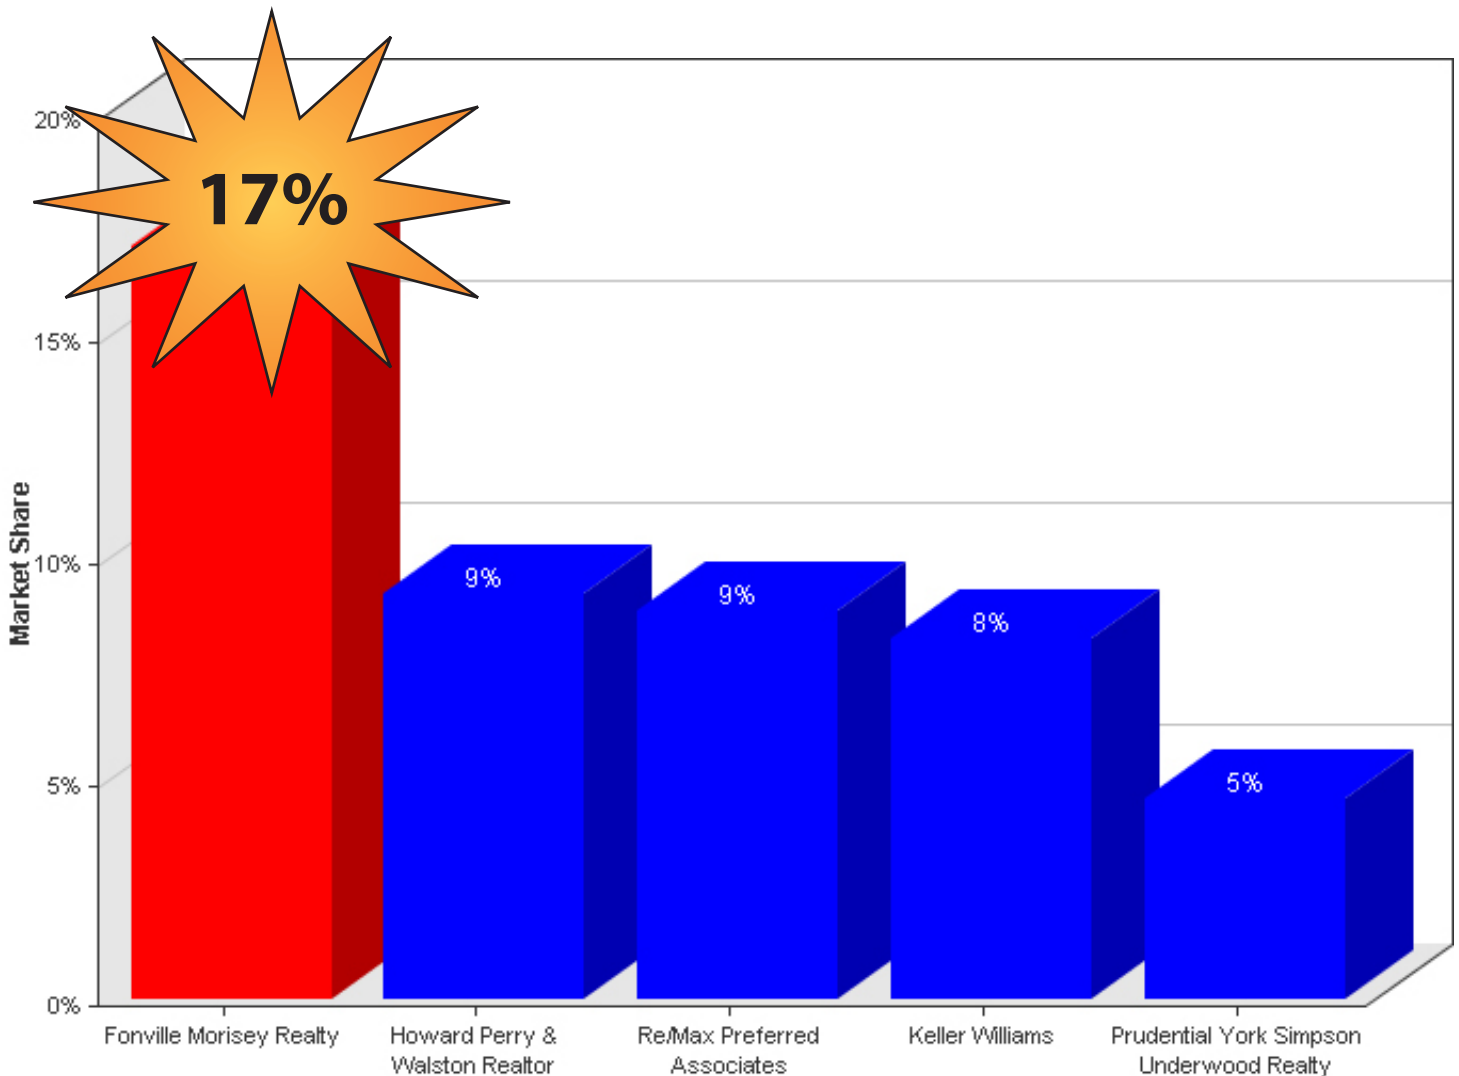

Fonville Morisey Leads Cary/Apex/Morrisville Resale Listings

Source: MLS Statistics October 1 - December 31, 2011

We get results that measure up.

This representation is based in whole or in part on data supplied by the Durham Board of REALTORS, the Chapel Hill Board of REALTORS, the Raleigh-Wake Board of REALTORS or their MLSs. Neither the Boards nor their MLSs guarantee or are in any way responsible for its accuracy. Any market data maintained by the Boards or their MLSs does not include information on listings not published at the request of the Seller, listings of brokers who are not Members of the the boards or MLSs, unlisted properties, rental properties, etc.